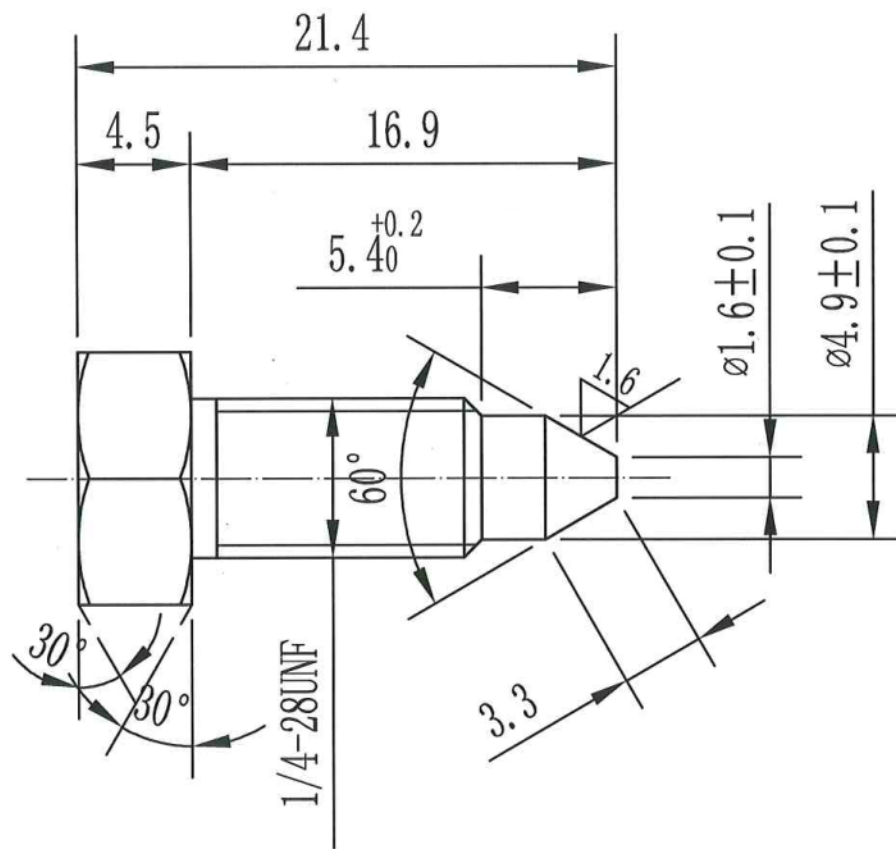

2016-10-17

				<b>MATERIAL</b>	<b>316L</b>	<b>GC Supplies UK Ltd.</b> TEL: +44(0)161-681-8114 FAX: +44(0)161-947-0148
				<b>QUANTITY</b>		
				<b>SCALE</b>		
				<b>WEIGHT</b>		<b>PRODUCTS</b>
						<b>NAME</b>
						<b>Manual</b>
						<b>Vent Plugs</b>
						<b>VERSION</b>
						<b>NUMBER</b>
<b>MARK</b>	<b>REVISED</b>		<b>SIGN</b>	<b>DATE:</b>	<b>SUPPLY STATUS</b>	1/4" Hole Connector
<b>DESIGNED</b>			<b>REVIEWED</b>			
<b>APPROVED</b>			<b>DATE:</b>		<b>PAGE 1 OF 2</b>	

2016-10-17

				<b>MATERIAL</b>	316L	GC Supplies UK Ltd. TEL:+44(0)161-681-8114 FAX:+44(0)161-947-0148	
				<b>QUANTITY</b>			
				<b>SCALE</b>		<b>PRODUCTS NAME</b>	SCREW
				<b>WEIGHT</b>			<b>VERSION NUMBER</b>
				<b>SUPPLY STATUS</b>			
<b>MARK</b>	<b>REVISED</b>		<b>SIGN</b>	<b>DATE:</b>			
<b>DESIGNED</b>			<b>REVIEWED</b>				
<b>APPROVED</b>			<b>DATE:</b>		<b>PAGE 2 OF 2</b>		