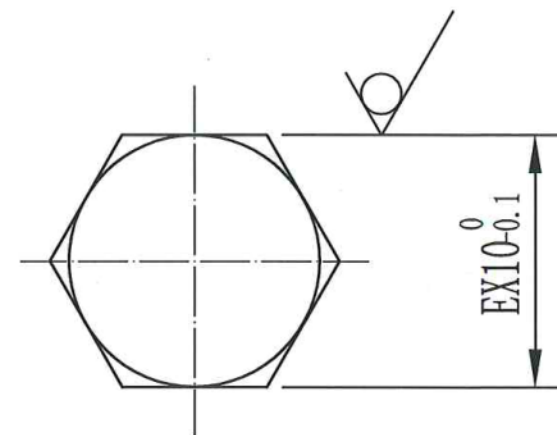

2016-10-17