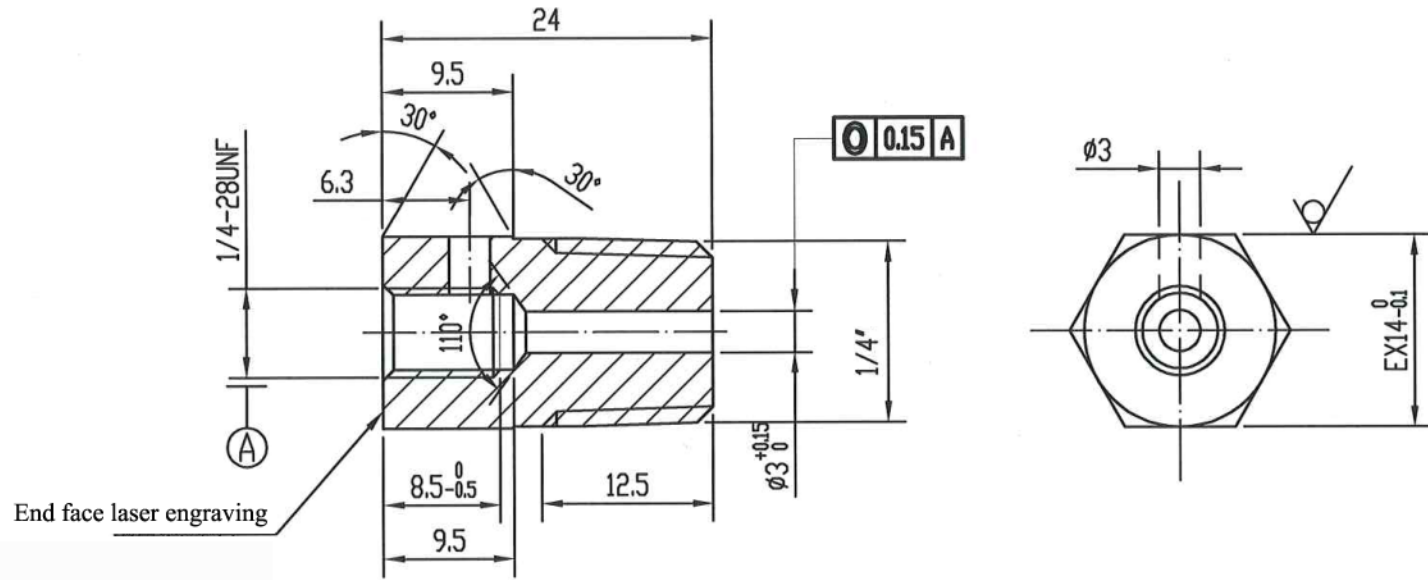

2016-10-17

				<b>MATERIAL</b>	<b>316L</b>	<b>GC Supplies UK Ltd.</b> TEL: +44(0)161-681-8114 FAX: +44(0)161-947-0148
				<b>QUANTITY</b>		
				<b>SCALE</b>		
				<b>WEIGHT</b>		<b>PRODUCTS</b>
						<b>NAME</b>
						<b>Manual</b>
						<b>Vent Plugs</b>
						<b>VERSION</b>
						<b>NUMBER</b>
<b>MARK</b>	<b>REVISED</b>		<b>SIGN</b>	<b>DATE:</b>	<b>SUPPLY STATUS</b>	1/4" Hole Connector
<b>DESIGNED</b>			<b>REVIEWED</b>			
<b>APPROVED</b>			<b>DATE:</b>		<b>PAGE 1 OF 2</b>	

2016-10-17

				<b>MATERIAL</b>	316L	GC Supplies UK Ltd. TEL:+44(0)161-681-8114 FAX:+44(0)161-947-0148	
				<b>QUANTITY</b>			
				<b>SCALE</b>		<b>PRODUCTS NAME</b>	SCREW
				<b>WEIGHT</b>			<b>VERSION NUMBER</b>
				<b>SUPPLY STATUS</b>			
<b>MARK</b>	<b>REVISED</b>		<b>SIGN</b>	<b>DATE:</b>			
<b>DESIGNED</b>			<b>REVIEWED</b>				
<b>APPROVED</b>			<b>DATE:</b>		<b>PAGE 2 OF 2</b>		